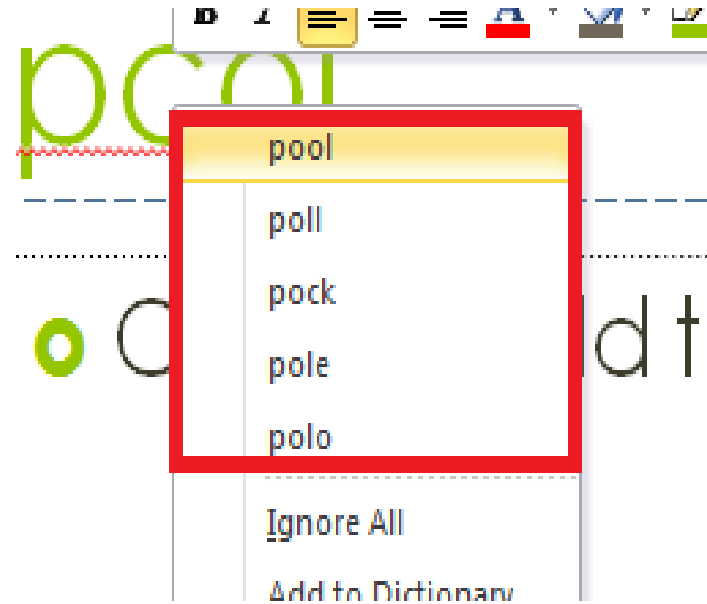

# Spell Checking

- **Right click** on a word that Spell Check has identified as incorrect to view the suggestions.

- In the suggestion box the Spell Checker will list suggestions.

- **Left click** on a word to change it.