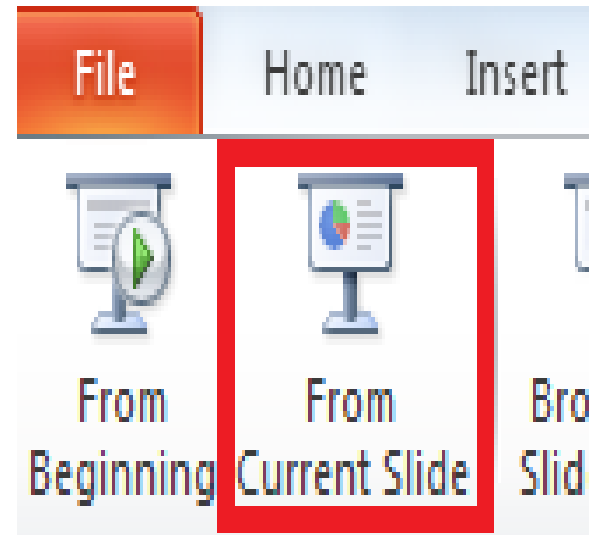

View slide from beginning or from current slide in Power Point.

- **Left click on the slideshow tab.**

- **Left click on the From Beginning of Slide Icon** to play your slideshow from the first slide.

- When the Slideshow appears it will be full screen.
- To change the slides forward press the **right arrow key** on your keyboard to go backward.
- Press the **left arrow key** on the keyboard.

- To play a slideshow from the current slide:
- First navigate to a slide other than the first one by using the **down arrow** on the keyboard.
- Then **left click** on the **From Current Slide**.

- When the Slideshow appears it will be full screen.
- To change the slides forward press the **right arrow key** on your keyboard.
- To go backward press the **left arrow key** on the keyboard.