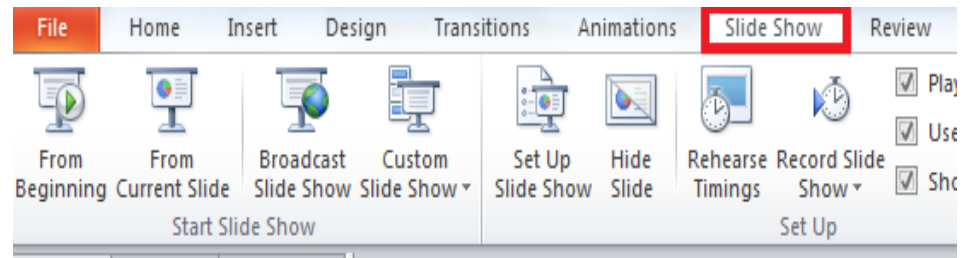

View slide from beginning or from current slide in Power Point.

- **Left click on the slideshow tab.**

- **Left click on the From Beginning of Slide Icon** to play your slideshow from the first slide.

- When the Slideshow appears it will be full screen.
- To change the slides forward press the **right arrow key** on your keyboard to go backward.
- Press the **left arrow key** on the keyboard.

- To play a slideshow from the current slide:
- First navigate to a slide other than the first one by using the **down arrow** on the keyboard.
- Then **left click** on the **From Current Slide**.

- When the Slideshow appears it will be full screen.
- To change the slides forward press the **right arrow key** on your keyboard.
- To go backward press the **left arrow key** on the keyboard.