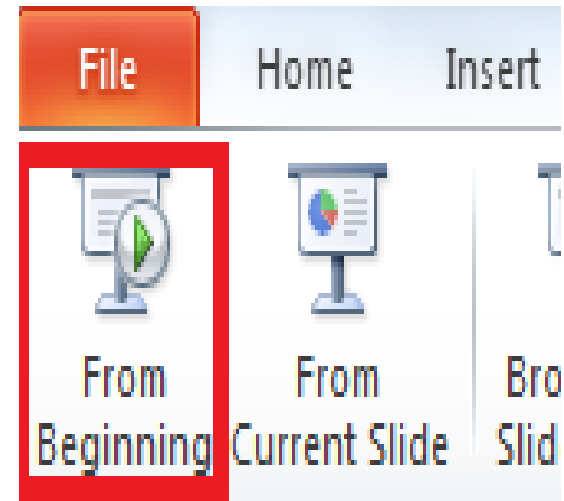

View slide from beginning or from current slide in Power Point.

- **Left click on the slideshow tab.**

- **Left click on the From Beginning of Slide Icon** to play your slideshow from the first slide.

- When the Slideshow appears it will be full screen.
- To change the slides forward press the **right arrow key** on your keyboard to go backward.
- Press the **left arrow key** on the keyboard.

- To play a slideshow from the current slide:
- First navigate to a slide other than the first one by using the **down arrow** on the keyboard.
- Then **left click** on the **From Current Slide**.

- When the Slideshow appears it will be full screen.
- To change the slides forward press the **right arrow key** on your keyboard.
- To go backward press the **left arrow key** on the keyboard.